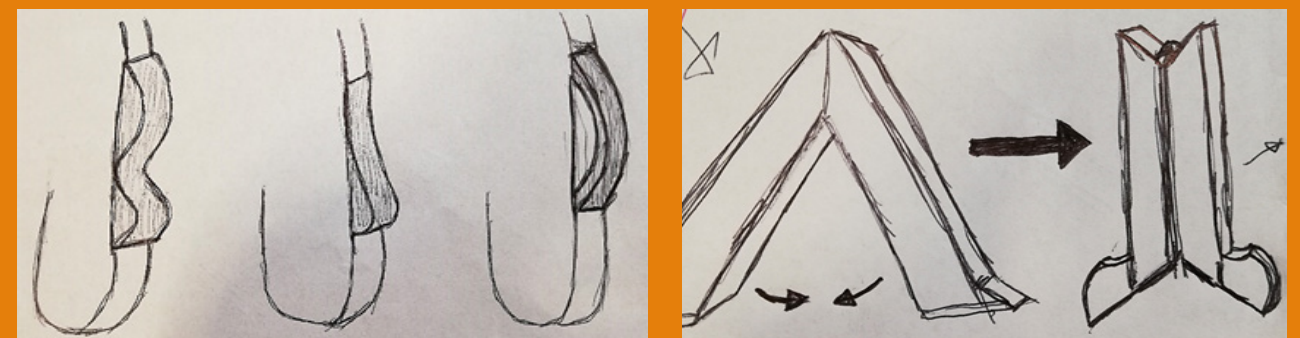

Idea Generation

Dosage marker - saves money by preventing the overuse of toothpaste

Ergonomic polypropelyne body with rubber grips for a comfortable teeth-brushing experience

Slot system simplifies storage and maximises airflow when drying out the brush head

Stand also functions as a toothpaste tube clamp to prevent waste

INITIAL SKETCHES

CONCEPT DEVELOPMENT