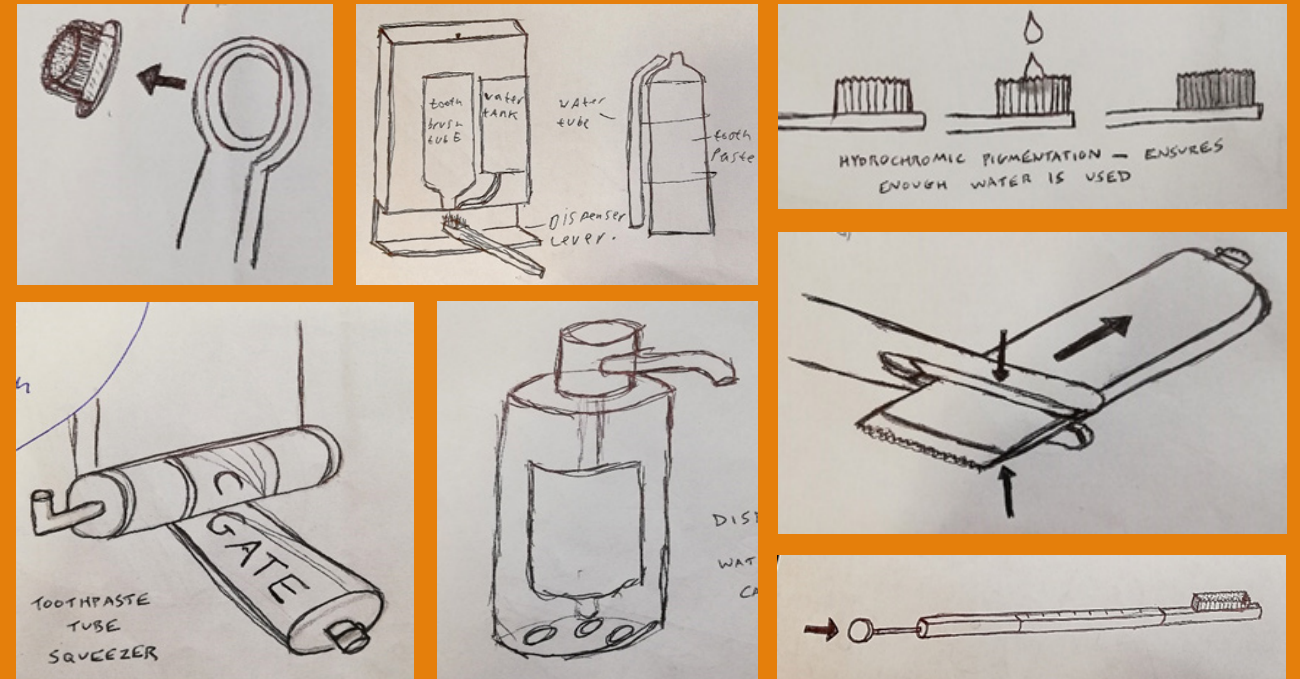

Idea Generation

Dosage marker - saves money by preventing the overuse of toothpaste

Ergonomic polypropelyne body with rubber grips for a comfortable teeth-brushing experience

Slot system simplifies storage and maximises airflow when drying out the brush head

Stand also functions as a toothpaste tube clamp to prevent waste

INITIAL SKETCHES

CONCEPT DEVELOPMENT