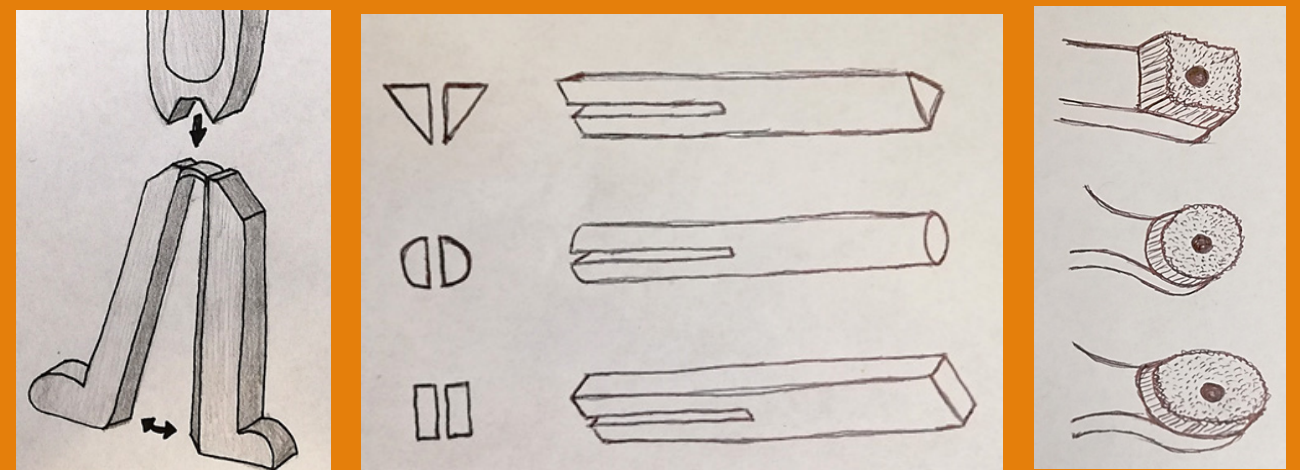

Idea Generation

Dosage marker - saves money by preventing the overuse of toothpaste

Ergonomic polypropelyne body with rubber grips for a comfortable teeth-brushing experience

Slot system simplifies storage and maximises airflow when drying out the brush head

Stand also functions as a toothpaste tube clamp to prevent waste

INITIAL SKETCHES

CONCEPT DEVELOPMENT