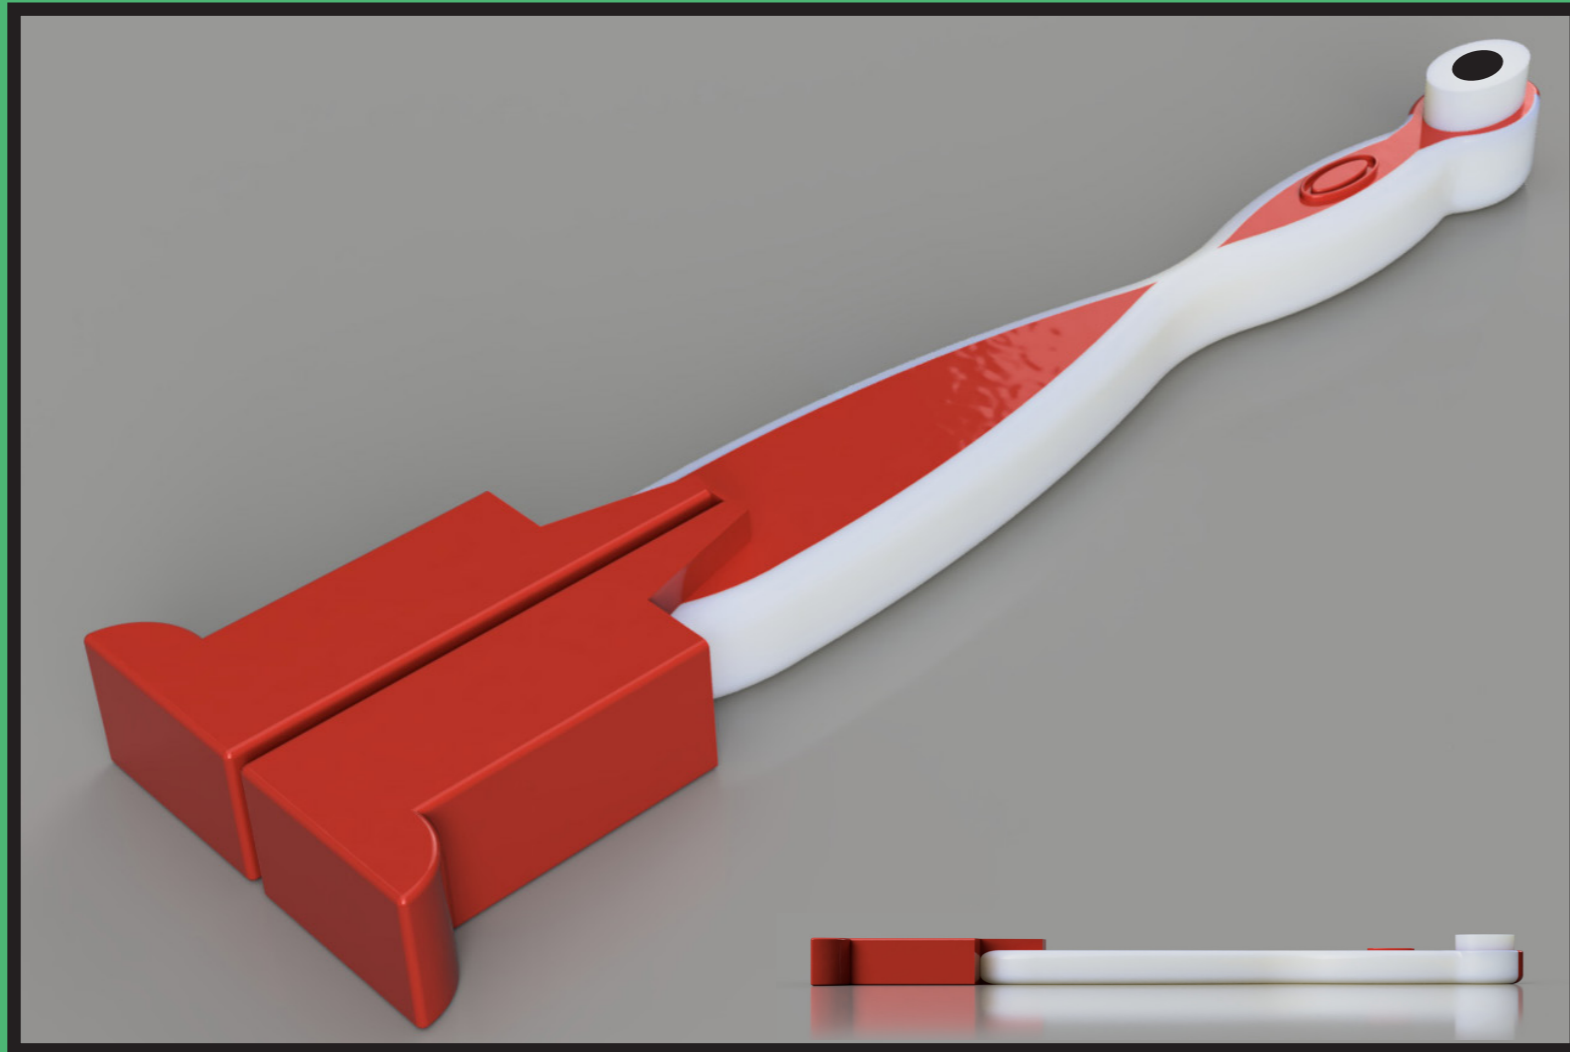

# 3D Outcomes

**Attitudes:** Provides the opportunity to correctly dose toothpaste  
**Needs:** Clamp prevents wasted toothpaste to help the user save money  
**Behaviours:** Detachable stand allows users to move around with the toothbrush and return it when finished  
**Aspirations:** Encourages users to lead a healthy lifestyle whilst helping to also reduce waste

**RENDERED CAD MODEL**

**PHYSICAL PROTOTYPE**